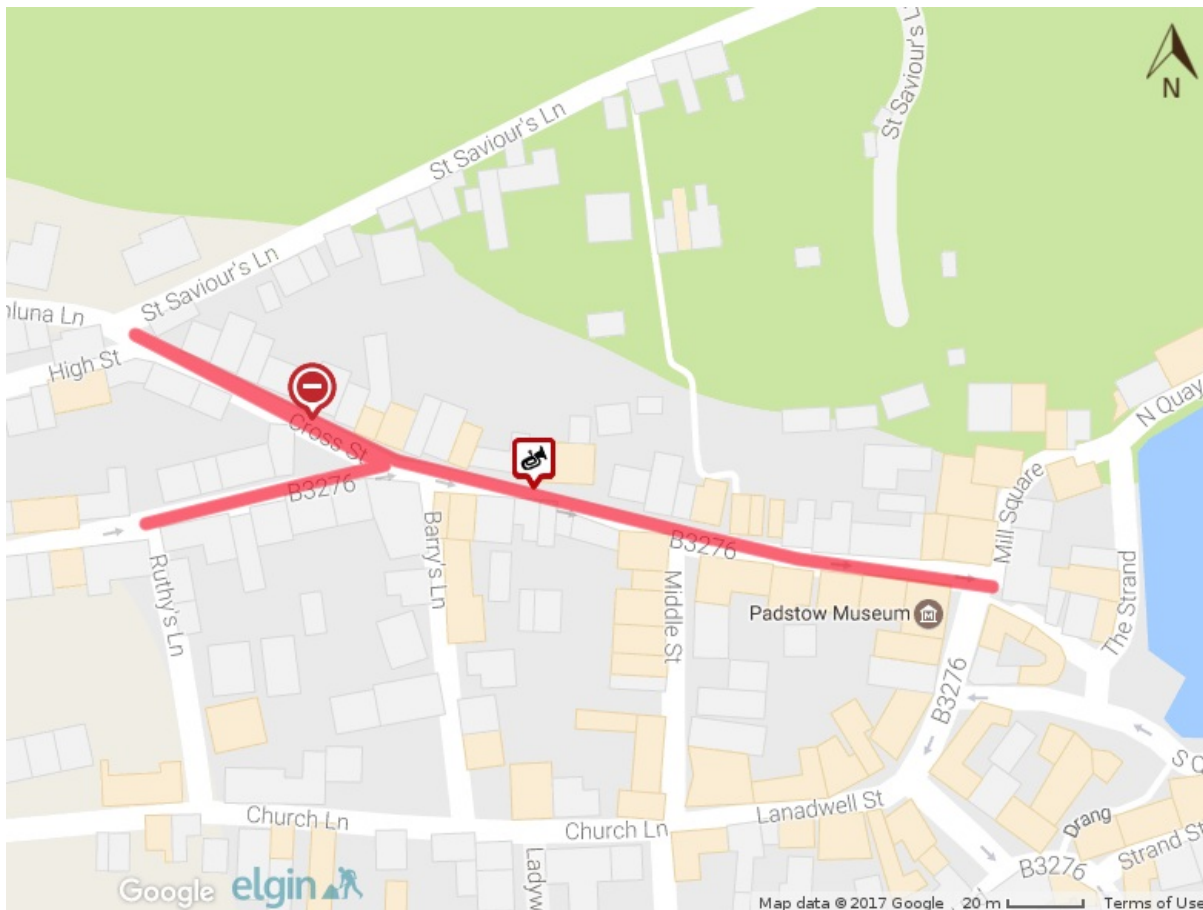

**Road Traffic Regulation Act 1984, S.16(A)**

**The County of Cornwall (Various Roads Padstow) (Special Events)**

**(RNLI Egg Rolling Procession) Order 2017**

**Notice is hereby given** that Cornwall Council has made the above Order dated 31st March 2017 prohibiting the use by vehicular traffic of the undermentioned lengths of road at Padstow. This restriction is necessary for RNLI Egg Rolling Procession. Exemptions are provided in the Order for emergency vehicles. It is expected that the Order will be in effect for one day on the 16th April 2017 (11:45 to 13:30)

**Roads Closed**

Church Street Cross Street Duke Street

**Andrew Stevenson**

**Highways and Drainage Manager**

**For further information please contact: Highway Service, Tel: 0300 1234 222**

Map data © [Google Terms of Use](#)